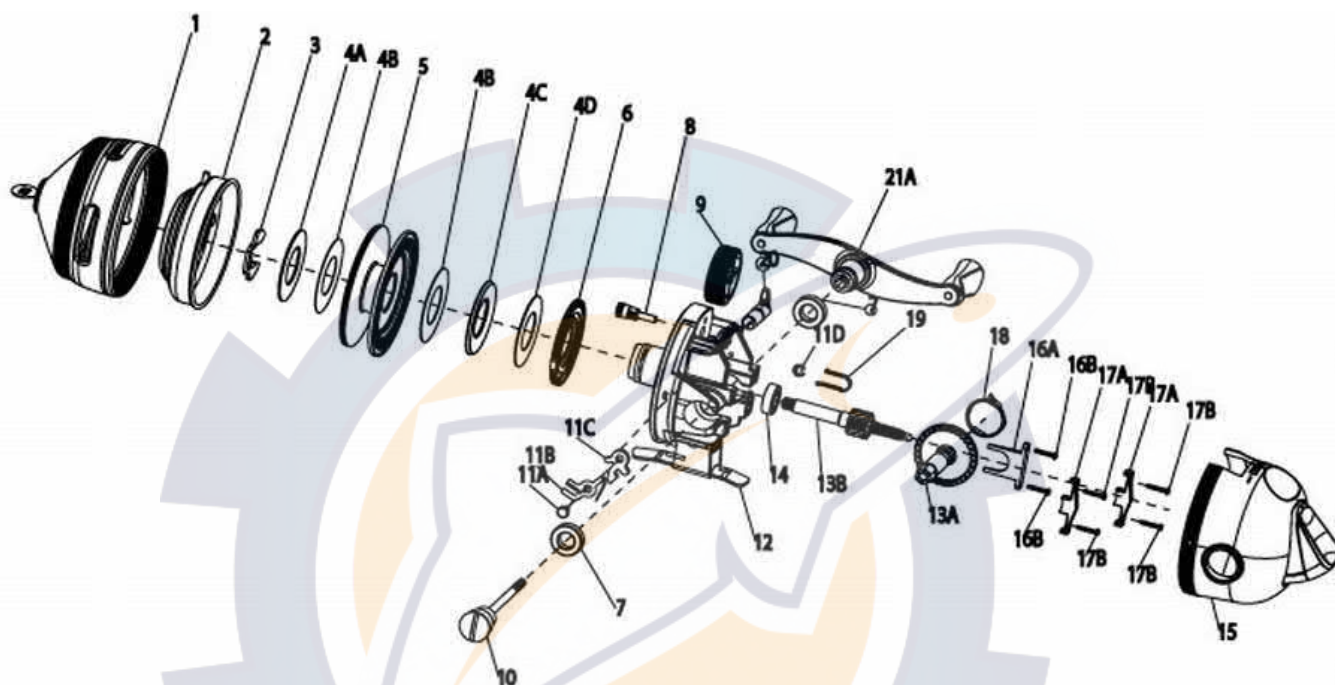

ZEBCO

808 Magnum

ZEBCO 808 MAGNUM Spincast Reel Part List

Key #	Description	Part No.	Key #	Description	Part No.
1	Front Cover Assembly	UZ324-01	12	Body Assembly	UZ301-01
2	Spinner Head Assembly	UZ310-01	13	Drive Gear & Pinion Kit includes:	UZ4012-01
3	Spool Clip	UZ034-01		13A - Drive Gear	
4	Drag Washer Kit includes:	UZ4108-01		13B - Pinion Assembly	
	4A - Keyed Drag Washer		14	Ball Bearing	UZ017-01
	4B - Drag Washer		15	Back Cover Assembly	UZ323-01
	4C - Tapered Drag Washer		16	Bearing Retainer Wedge Kit includes:	UZ4029-01
	4D - Spring Washer			16A - Wedge, Bearing Retainer	
5	Spool Assembly	UZ321-01		16B - Self Tapping Screw	
6	Drag Cam	UZ027-01	17	Bearing Cap Kit includes:	UZ4089-01
7	Bushing	UZ026-01		17A - Bearing Cap	
8	Drag Pinion	UZ054-01		17B - Self Tapping Screw	
9	Drag Wheel	UZ032-01	18	A/R Pawl Actuator	UZ062-01
10	Crank Rod	UZ067-01	19	Anti Reverse Switch Spring	UZ033-01
11	A/R Pawl Kit includes:	UZ4060-01	20	Bait Alert Switch	UZ002-01
	11A - A/R Pawl Pin		21	Crank Handle Kit includes:	UZ4318-01
	11B - A/R Click Spring			21A - Crank Handle Assembly	
	11C - A/R Pawl			10 - Crank Rod	
	11D - A/R Pawl Clip				